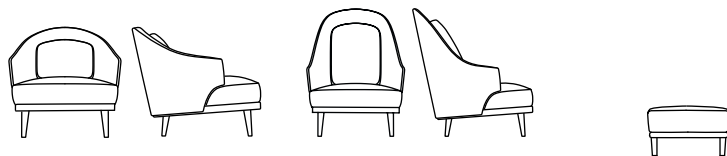

BELLINI

design: markus kerker design